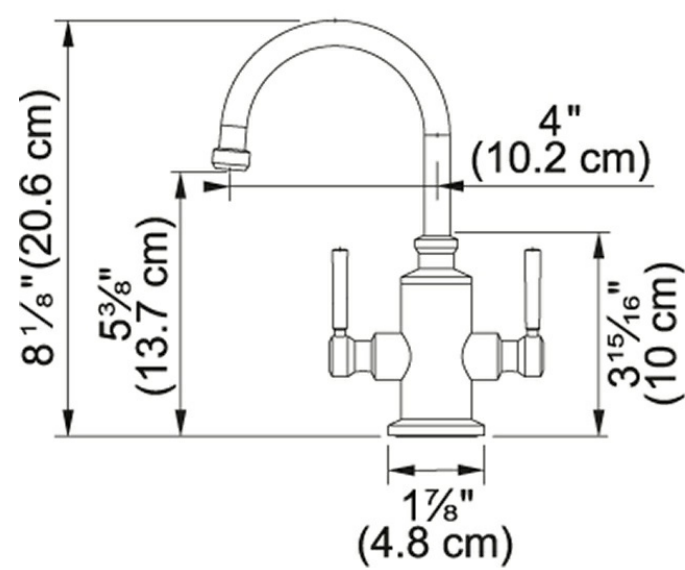

Product Picture

Technical Drawing

Product Information

Version	Hot & Filtered Cold Water Dispenser
Flow Rate	0.5 gpm
Spray Type	Stream
Faucet Operation	2 Handle Mixer
Spout Swivel Range	360 °
Where to buy	Showroom
Countertop hole diameter	32